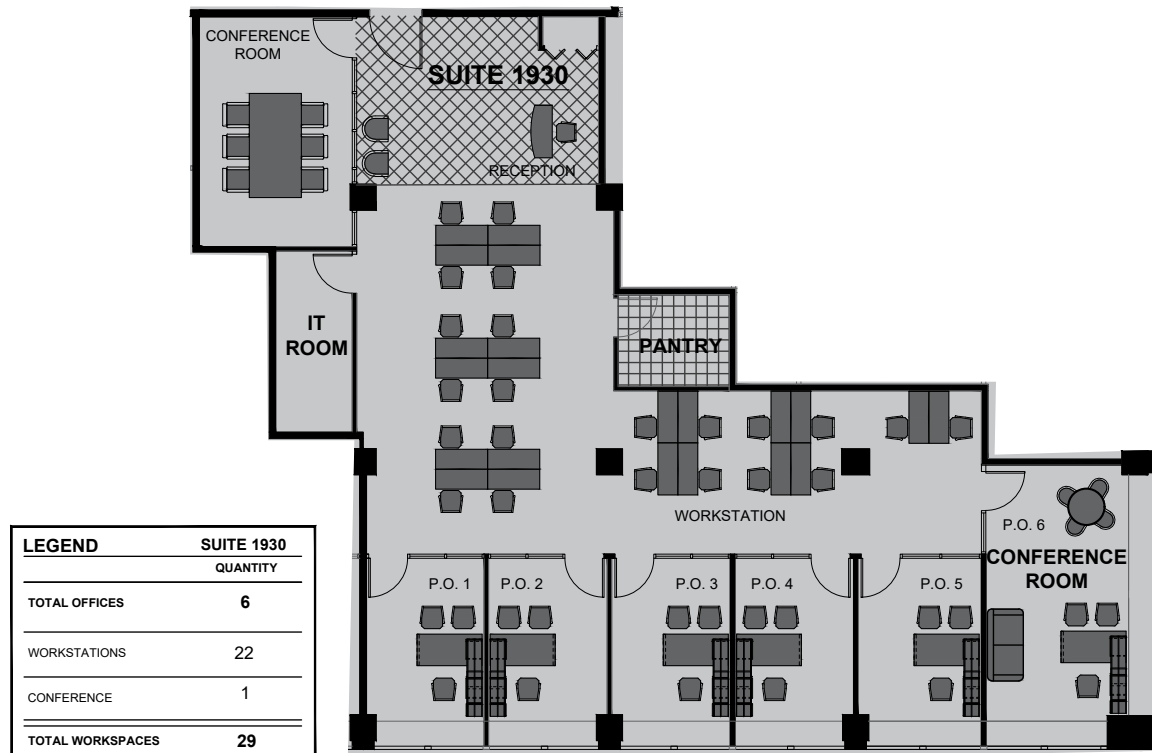

Partial 19th Floor
Suite 1930 - 4,027 RSF
Available Now

PAUL GLICKMAN • 212.418.2646
Paul.Glickman@am.jll.com

DIANA BIASOTTI • 212.812.5751
Diana.Biasotti@am.jll.com

KRISTEN MORGAN • 212.812.6043
Kristen.Morgan@am.jll.com

HARRISON POTTER • 212.812.6558
Harrison.Potter@am.jll.com

LEGEND	SUITE 1930
	QUANTITY
TOTAL OFFICES	6
WORKSTATIONS	22
CONFERENCE	1
TOTAL WORKSPACES	29

PARK AVENUE

99 Park Avenue
New York, New York 10016